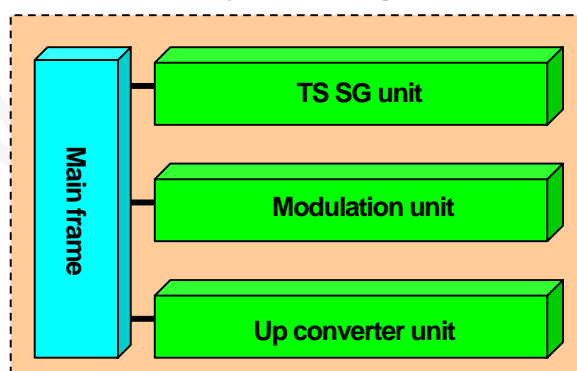

■ 6 models line-up

- **DS13A1** ISDB-T Digital TV Signal Generator (Terrestrial digital TV within one segment in Japan)
- **DS13A2** DVB-T Digital TV Signal Generator (Terrestrial digital TV in Europe)
- **DS13A3** ATSC/SCTE Digital TV Signal Generator (Terrestrial digital TV and digital CATV in North America)
- **DS13A4** GB20600-2006 Digital TV Signal Generator (Terrestrial digital TV in China
  * GB20600-2006 China terrestrial digital broadcasting standards by [SAC (Standardization Administration of China)](#) issued in August 2006
- **DS13A5** ISDB-CDigital TV Signal Generator (Digital CATV in Japan)
- **DS13A6** DVB-C Digital TV Signal Generator (Digital CATV in Europe)

DS13A System configurations